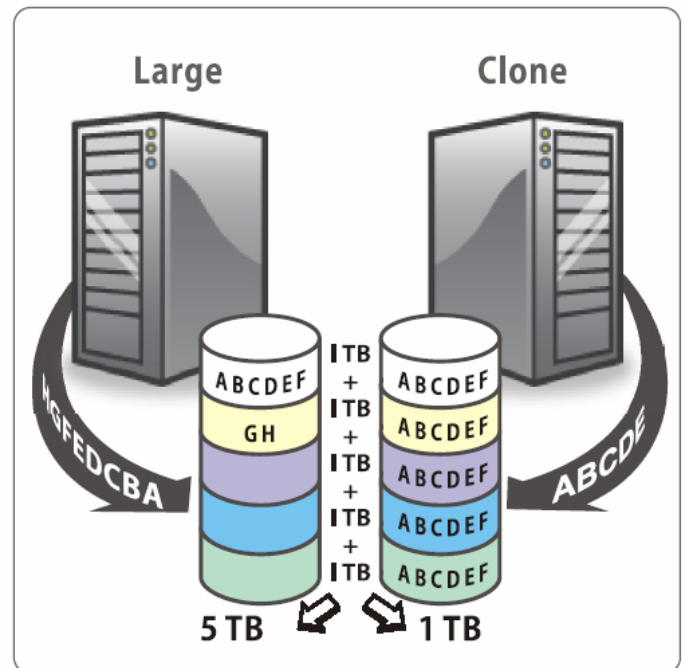

Technical Specifications

Model	EP-D501-CA
RAID Processor	Integrated Micro Processor
RAID Level	0, 1, 3, 5, 10, Large, Clone
No. Of Channels (host + drive)	1 + 5
Max. Raw Capacity	7.5TB (5x 1.5TB SATA II drives)
Host Bus Interface	ESATA / USB 2.0 + FireWire 1394b
Drive Bus Interface	SATA II (Up to 3.0 Gbps)
Data Transfer Rate	Up to 3.0 Gbps (eSATA)
Hot-Swap Drive Trays	Five (5) 3.5-inch disk trays
Cooling Fans	1
Failed Drive Indicators	Yes
Failed Drive Auto Rebuild	Yes
Environment Monitor	Yes
Auto Spare Support	Yes
Over 2TB Support	Yes
Power Supply	180 W (full range)
Environmental:	
Relative Humidity	10% ~ 85% Non-condensing
Operating Temperature	10°C ~ 40°C (50°F ~ 104°F)
Physical Dimensions (Convertible)	Tower: 221(H) x 156(W) x 260(D) mm Desktop: 156(H) x 221(W) x 260(D) mm
Weight	7kg (without disks)

RAID FLEXIBILITY

RAID Level	Disk Number	CAPACITY	PROTECTION	SPEED
RAID 0	5	100%	★	★★★★★
RAID 1	2	50%	★★★★★	★★
RAID 10	4	50%	★★★★★☆	★★★★☆
RAID 3	5	80%	★★★★★	★★★★★
RAID 5	5	80%	★★★★★	★★★★★
LARGE	5	100%	★	★★
CLONE	5	20%	★★★★★	★★
RAID 3+Spare	4+1	75%	★★★★★	★★★★☆
RAID 5+Spare	4+1	75%	★★★★★	★★★★☆